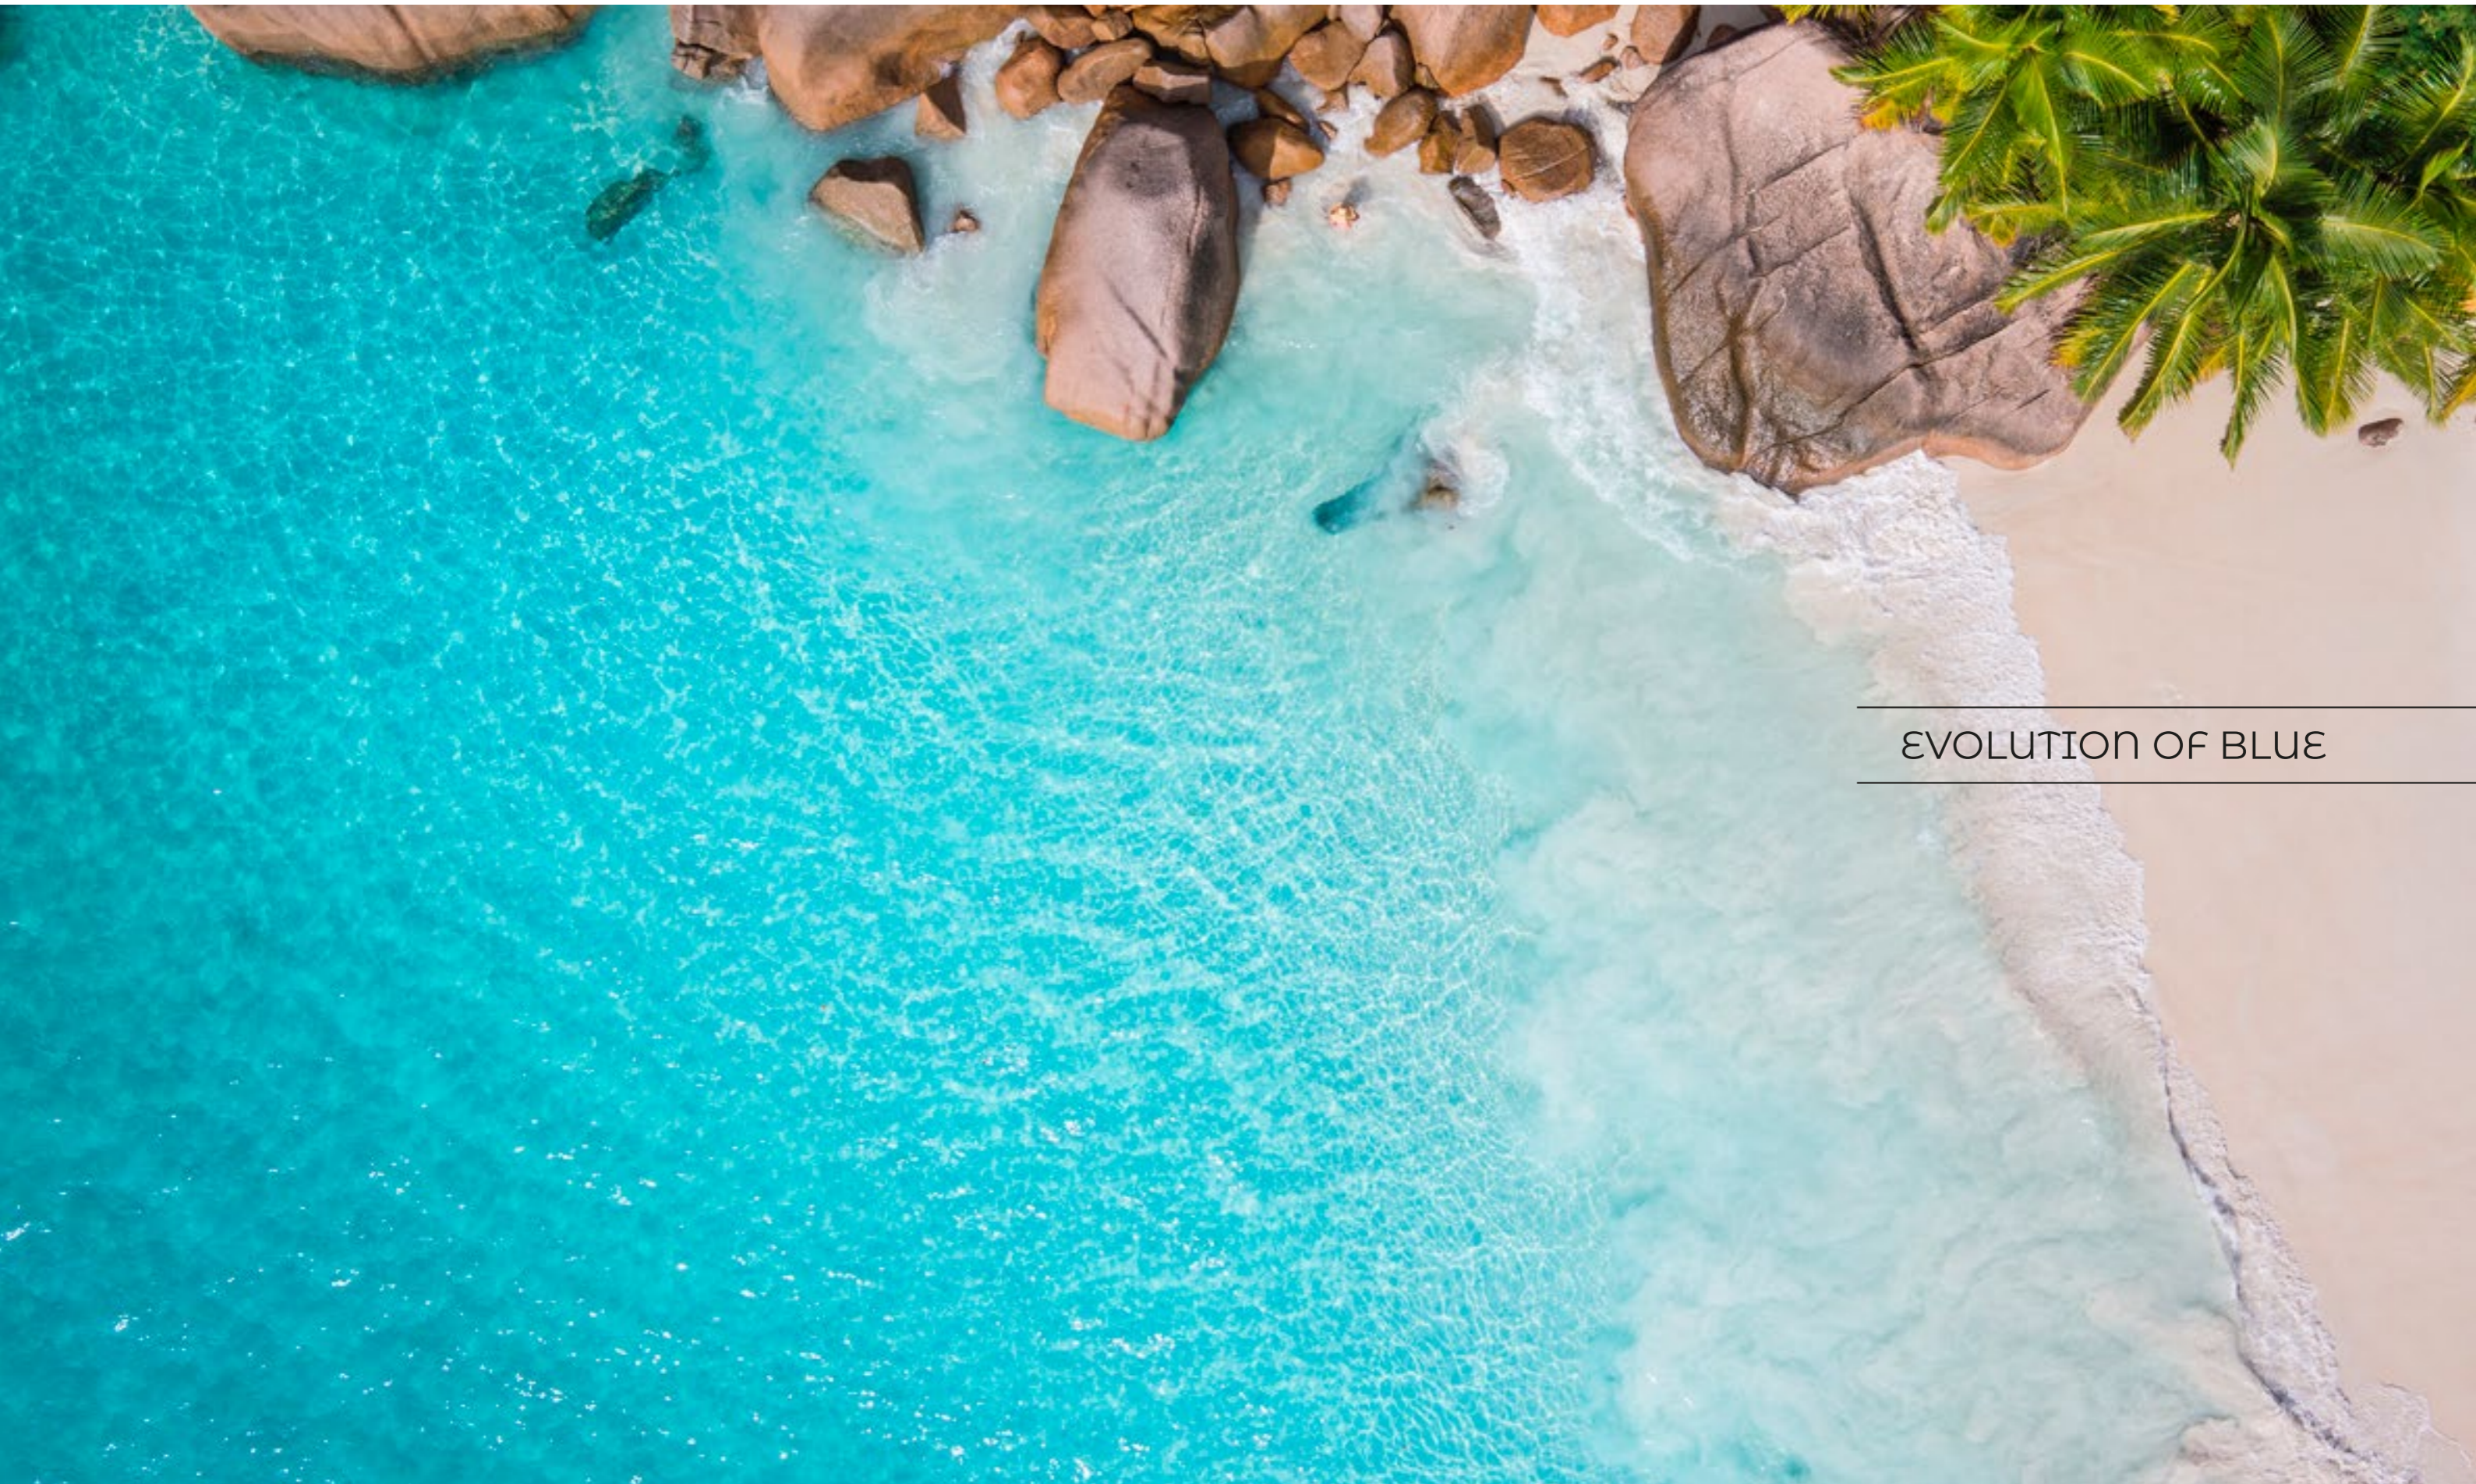

DAMASCO

EVOLUTION OF BLUE

ANCHOR DENIM

SAILBOAT

INK LINES

TEENAGE

ROMANTIC GIRL

BOHEM GIRL